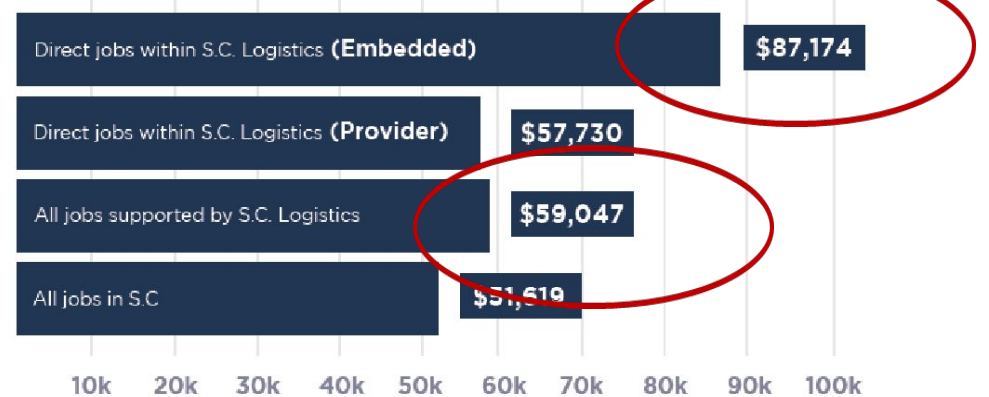

Logistics Cluster: Properties along the I-95 Corridor

South Carolina Economic Impact

Total Employment: **150,160**
Total Compensation: **\$8.9 Billion**
Total Economic Impact: **\$48.3 Billion**

A Growing Impact: **Employment**

31.9% Growth from 2017 to 2023

On South Carolina's Logistics Cluster

Higher than Average

Wages:

Average Annual: **Wage Comparisons**

Source: U.S. Bureau of Labor Statistics; S.C. Council on Competitiveness