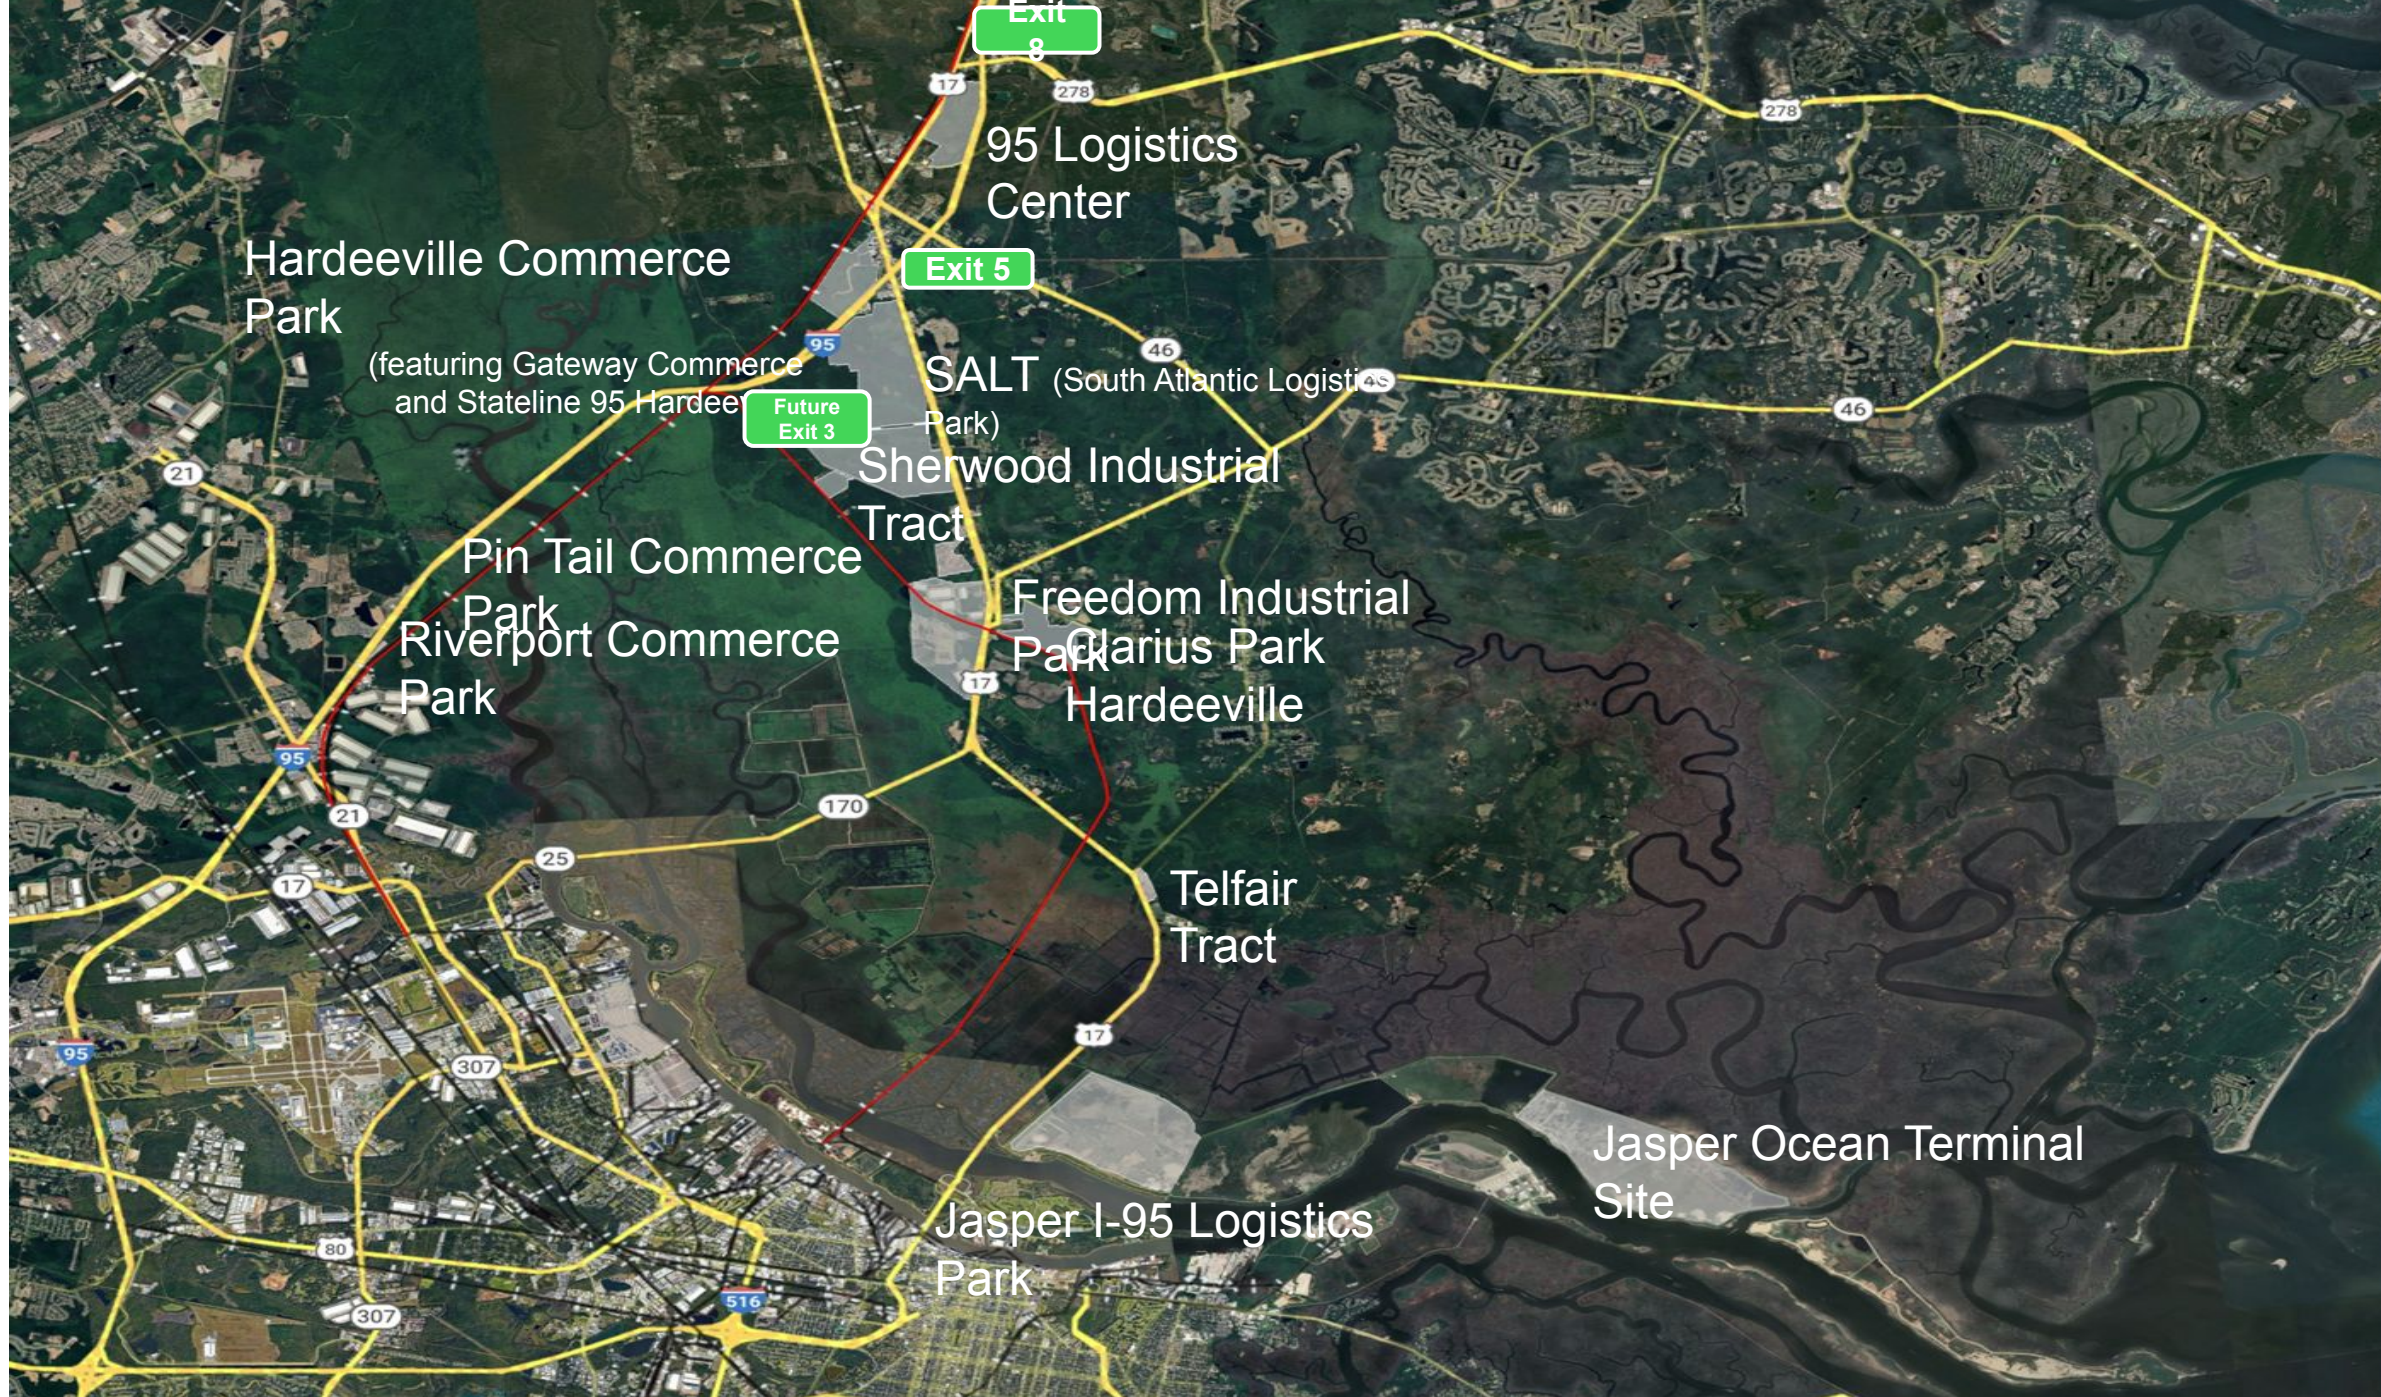

People. Partnerships. Prosperity.

Riverport Commerce Park

Freedom Industrial Park

Clarius Park Hardeeville

Hardeeville Commerce Park

People. Partnerships. Prosperity.

NORTHPOINT

**6 Million + SF of
logistics and light
industrial space**

**More than
550 Jobs**

Exit 9

Exit 5

Future Exit 3

Hardeeville Commerce Park

(featuring Gateway Commerce and Stateline 95 Hardeeville)

95 Logistics Center

SALT (South Atlantic Logistics Tractor) Park

Sherwood Industrial Tract

Pin Tail Commerce Park

Riverport Commerce Park

Freedom Industrial Park

Clarius Park Hardeeville

Telfair Tract

Jasper I-95 Logistics Park

Jasper Ocean Terminal Site