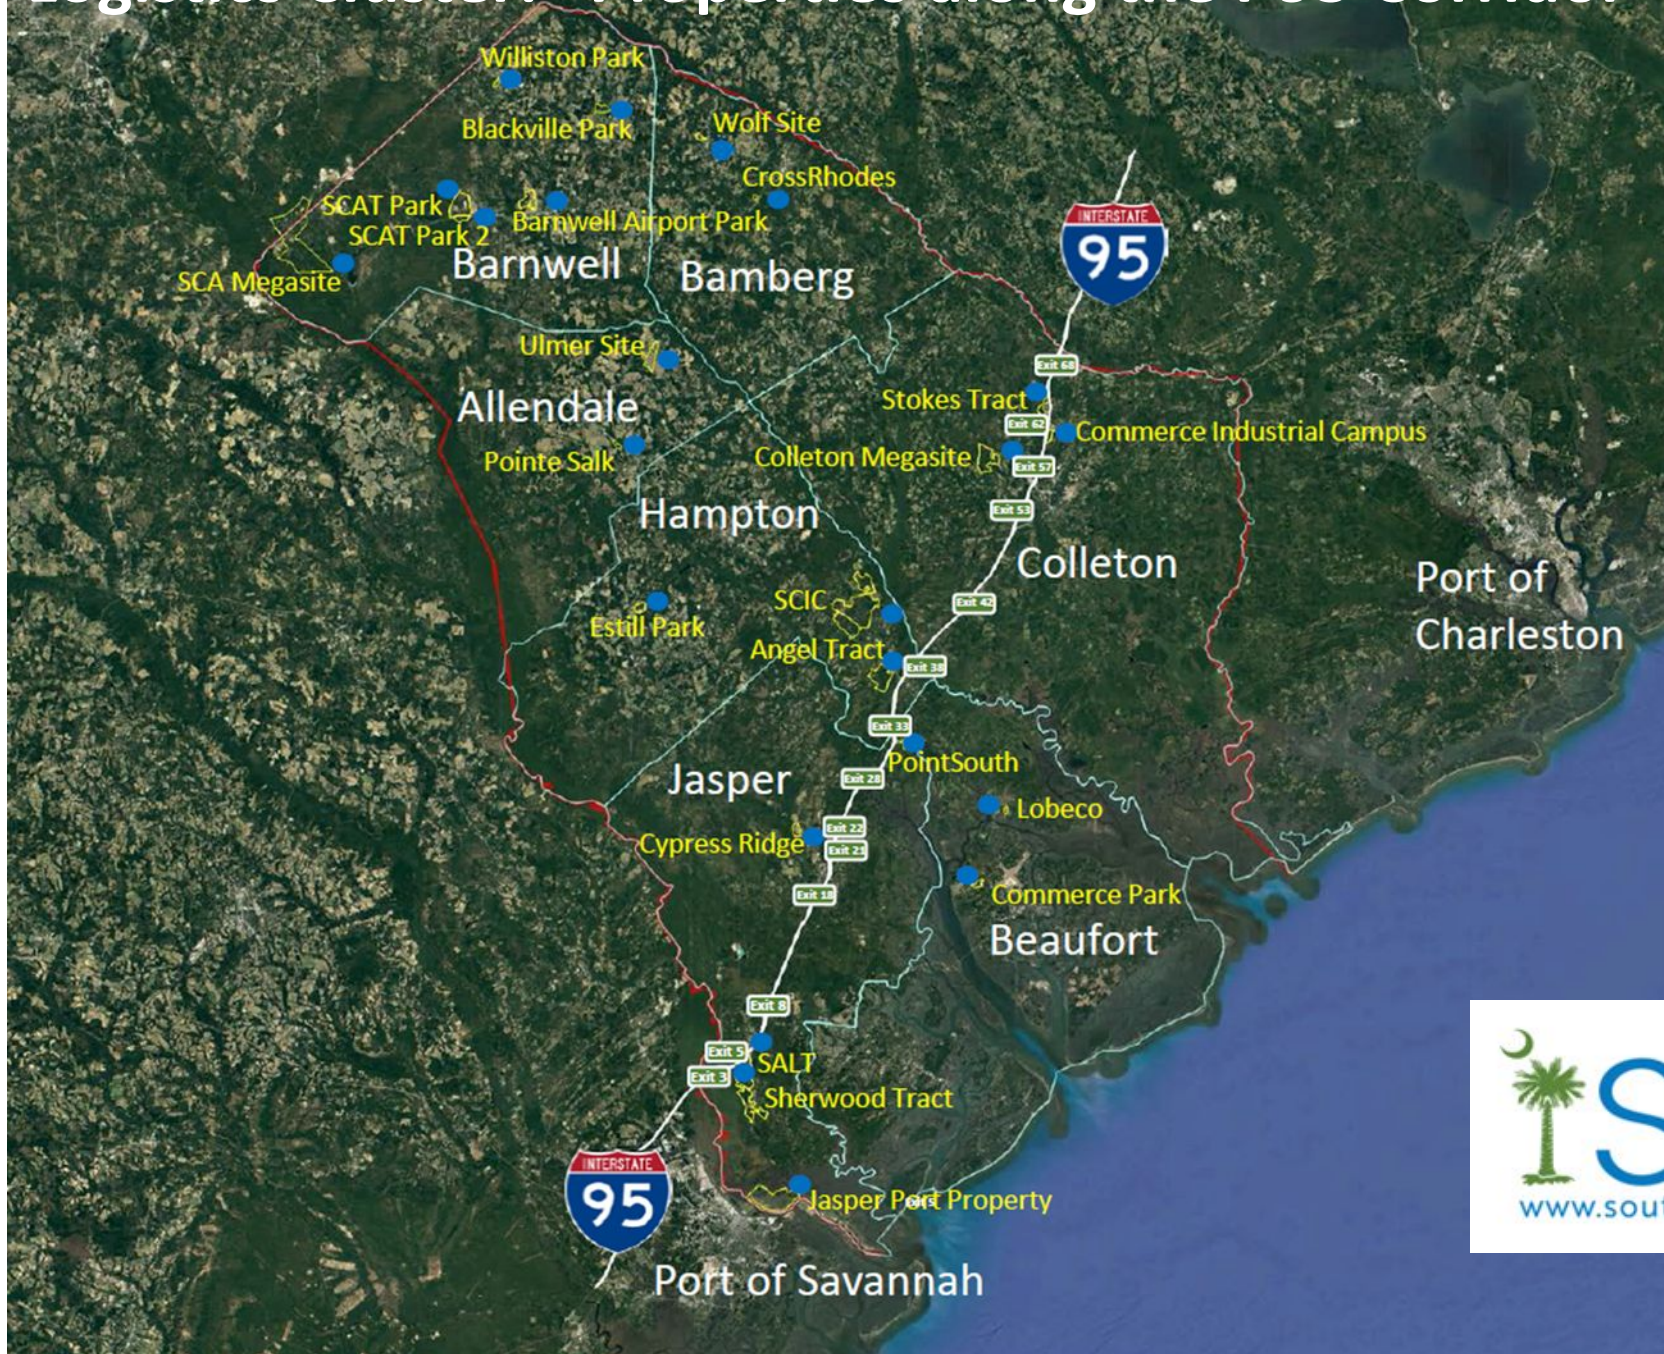

Logistics Cluster: Properties along the I-95 Corridor