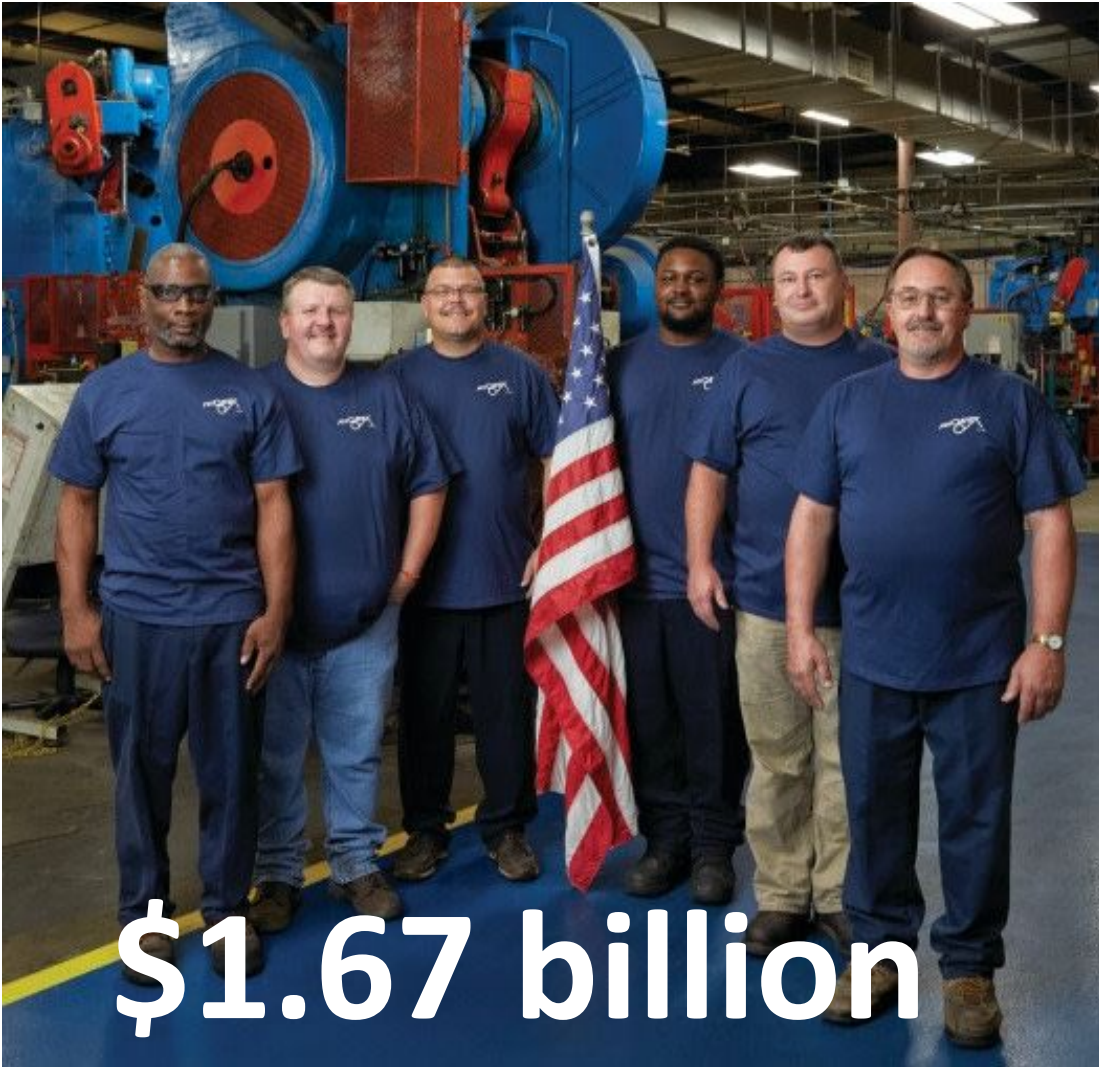

People. Partnership. Prosperity.

2020-2024
\$1.67 Billion in Capital Investment
5,979 New Jobs

2020-2024 \$1.67 Billion in Capital Investment 5,979 New Jobs

People.
Partnerships.
Prosperity.

**People. Partnerships.
Prosperity.**

\$1.67 billion

5,979 Jobs

Announced Since January 2020

People. Partnerships. Prosperity.

Some of the industries that have announced jobs in the region since 2020:

TICO

PINEVIEW
BUILDINGS LLC.

EVANESCE
PACKAGING SOLUTIONS