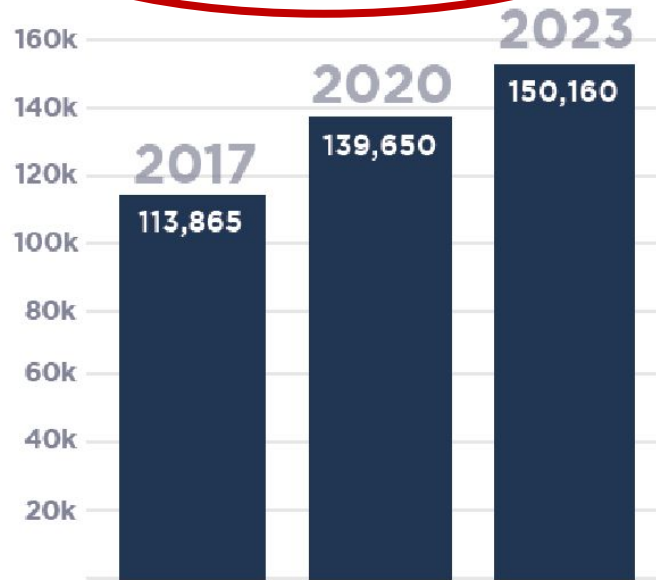

Logistics Cluster: Properties along the I-95 Corridor

South Carolina Economic Impact

Total Employment: **150,160**
Total Compensation: **\$8.9 Billion**
Total Economic Impact: **\$48.3 Billion**

A Growing Impact: **Employment**

31.9% Growth from 2017 to 2023

On South Carolina's Logistics Cluster

Higher than Average

Wages:

Average Annual: **Wage Comparisons**

Source: U.S. Bureau of Labor Statistics; S.C. Council on Competitiveness