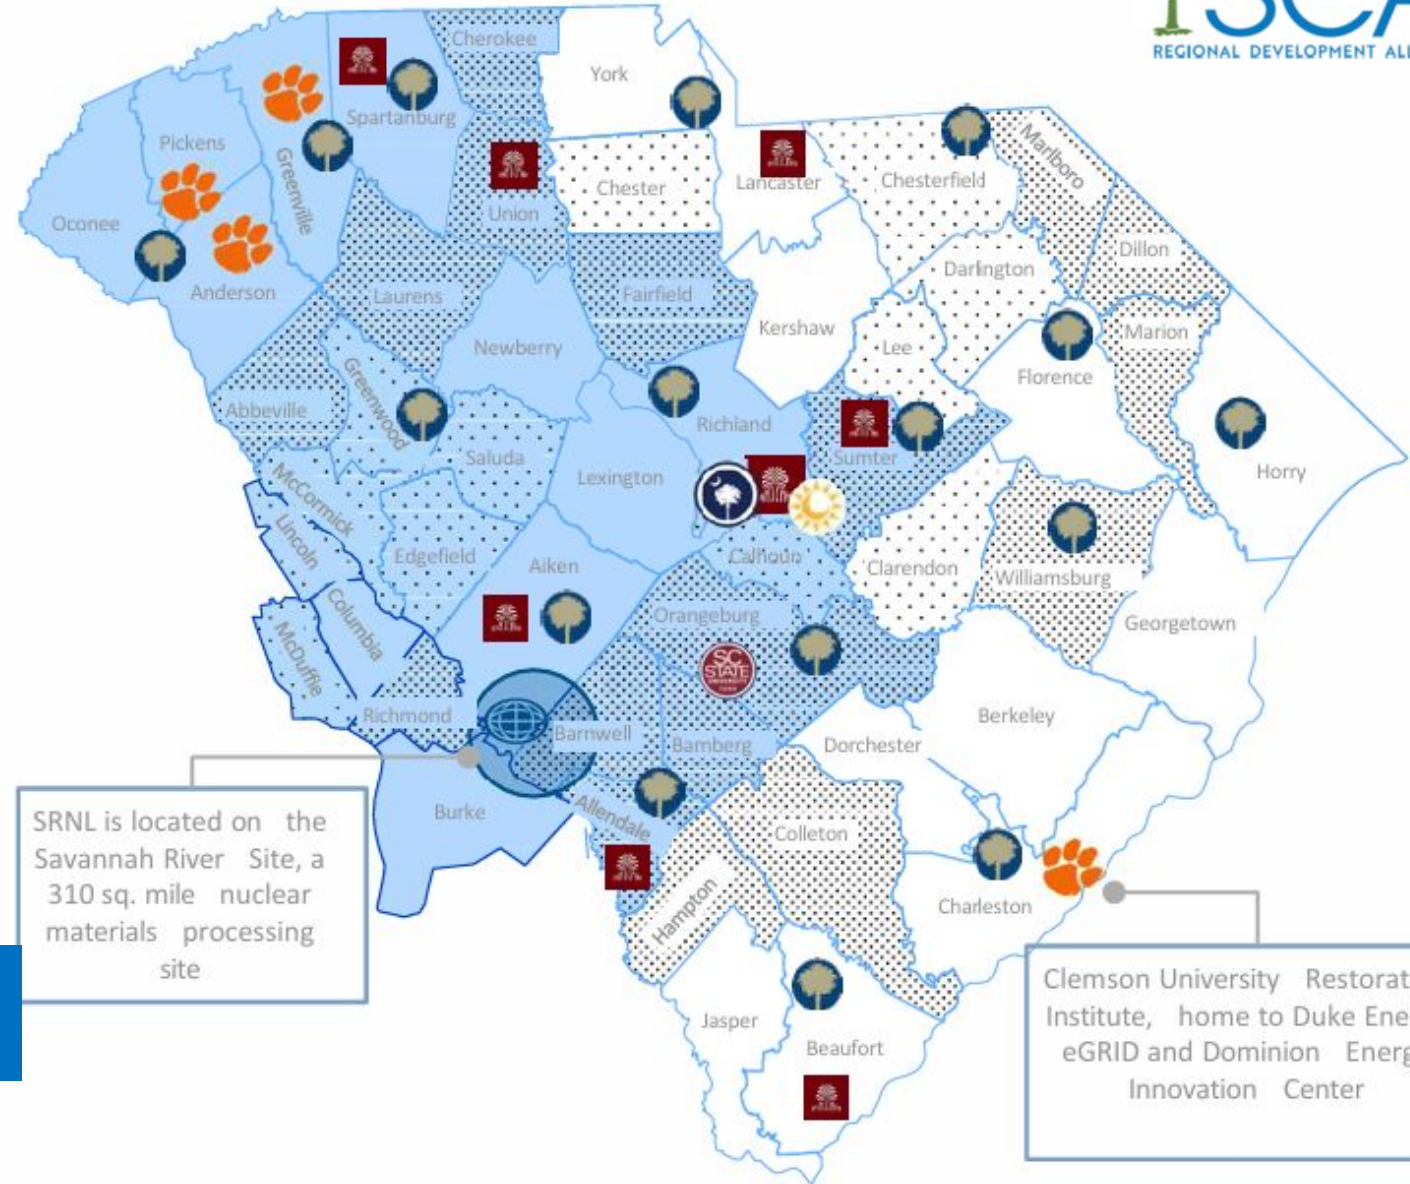

People. Partnerships. Prosperity.

Riverport Commerce Park

Freedom Industrial Park

Clarius Park Hardeeville

Hardeeville Commerce Park

People. Partnerships. Prosperity.

NORTHPOINT

**6 Million + SF of
logistics and light
industrial space**

Sherwood Industrial Tract

Pin Tail Commerce Park

Riverport Commerce Park

Freedom Industrial Park

Clarius Park Hardeeville

Telfair Tract

Jasper I-95 Logistics Park

Jasper Ocean Terminal Site

People. Partnerships. Prosperity.

People. Partnerships. Prosperity.

SC NEXUS for Advanced Resilient Energy

Consortium member locations

Clemson University

University of South Carolina

Savannah River National Laboratory

South Carolina State University

SC Technical Colleges

SC Department of Commerce

SC Council on Competitiveness

SRNL is located on the Savannah River Site, a 310 sq. mile nuclear materials processing site

Clemson University Restoration Institute, home to Duke Energy eGRID and Dominion Energy Innovation Center