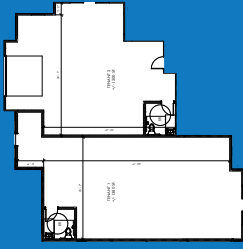

AVAILABLE:

- ▶ Tenant 1-
1,380 sq ft
- ▶ Tenant 2-
1,200 sq ft

CONCEPTUAL PLAN

DEVELOPMENT SUMMARY

BUILDING A:	2,000 SF
PARKING REQUIRED:	47- 50
BUILDING B:	14,700 SF
PARKING REQUIRED:	47- 50
BUILDING C:	21,000 SF
PARKING REQUIRED:	47- 74
PARKING SUMMARY:	
• BUILDING A	27
• BUILDING B	52
• BUILDING C	76
TOTAL	155