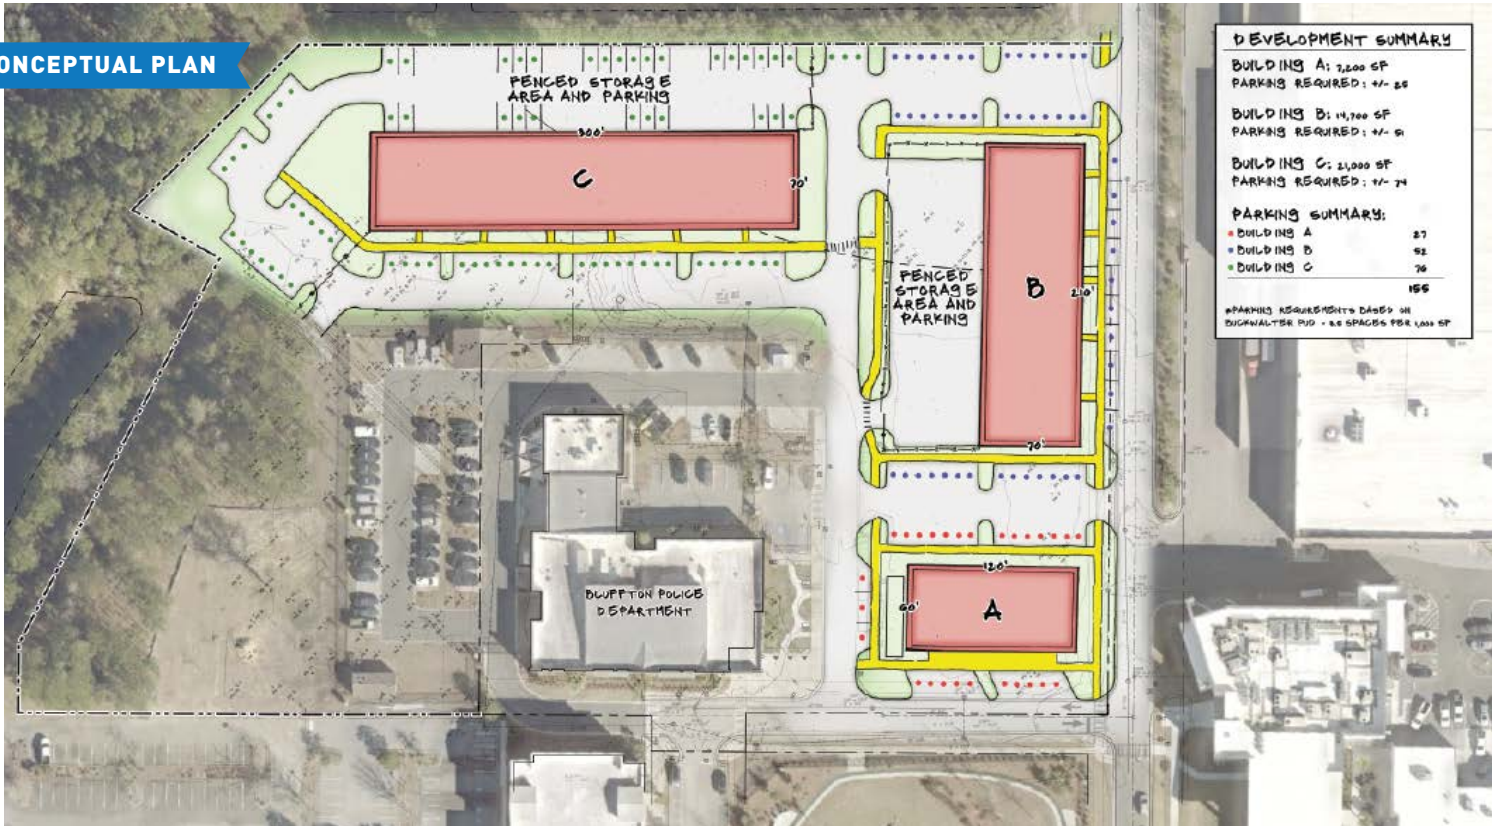

- ▶ Buckwalter Place is a 94 acre multi-county business park located in the geographic center of Bluffton.
- ▶ Equidistant from Savannah to the south, Beaufort to the north, Hilton Head Island to the east, and I-95 to the West.
- ▶ Available spaces:
 - Tenant 1: 1,380 sq ft available
 - Tenant 2: 1,200 sq ft available

MASTER PLAN

- A** RETAIL
- B** RESTAURANT OUTPARCELS
- C** FUTURE DEVELOPMENT
- D** TOWN OF BLUFFTON COMMERCE PARK FUTURE DEVELOPMENT
- E** ST. JOSEPH'S CANDLER FUTURE DEVELOPMENT

SOUTHERN BARREL CO.
BREWING

AVAILABLE:

- ▶ Tenant 1-
1,380 sq ft
- ▶ Tenant 2-
1,200 sq ft

CONCEPTUAL PLAN

DEVELOPMENT SUMMARY

BUILDING A:	2,000 SF
PARKING REQUIRED:	47- 50
BUILDING B:	14,700 SF
PARKING REQUIRED:	47- 50
BUILDING C:	21,000 SF
PARKING REQUIRED:	47- 74
PARKING SUMMARY:	
• BUILDING A	27
• BUILDING B	52
• BUILDING C	76
TOTAL	155