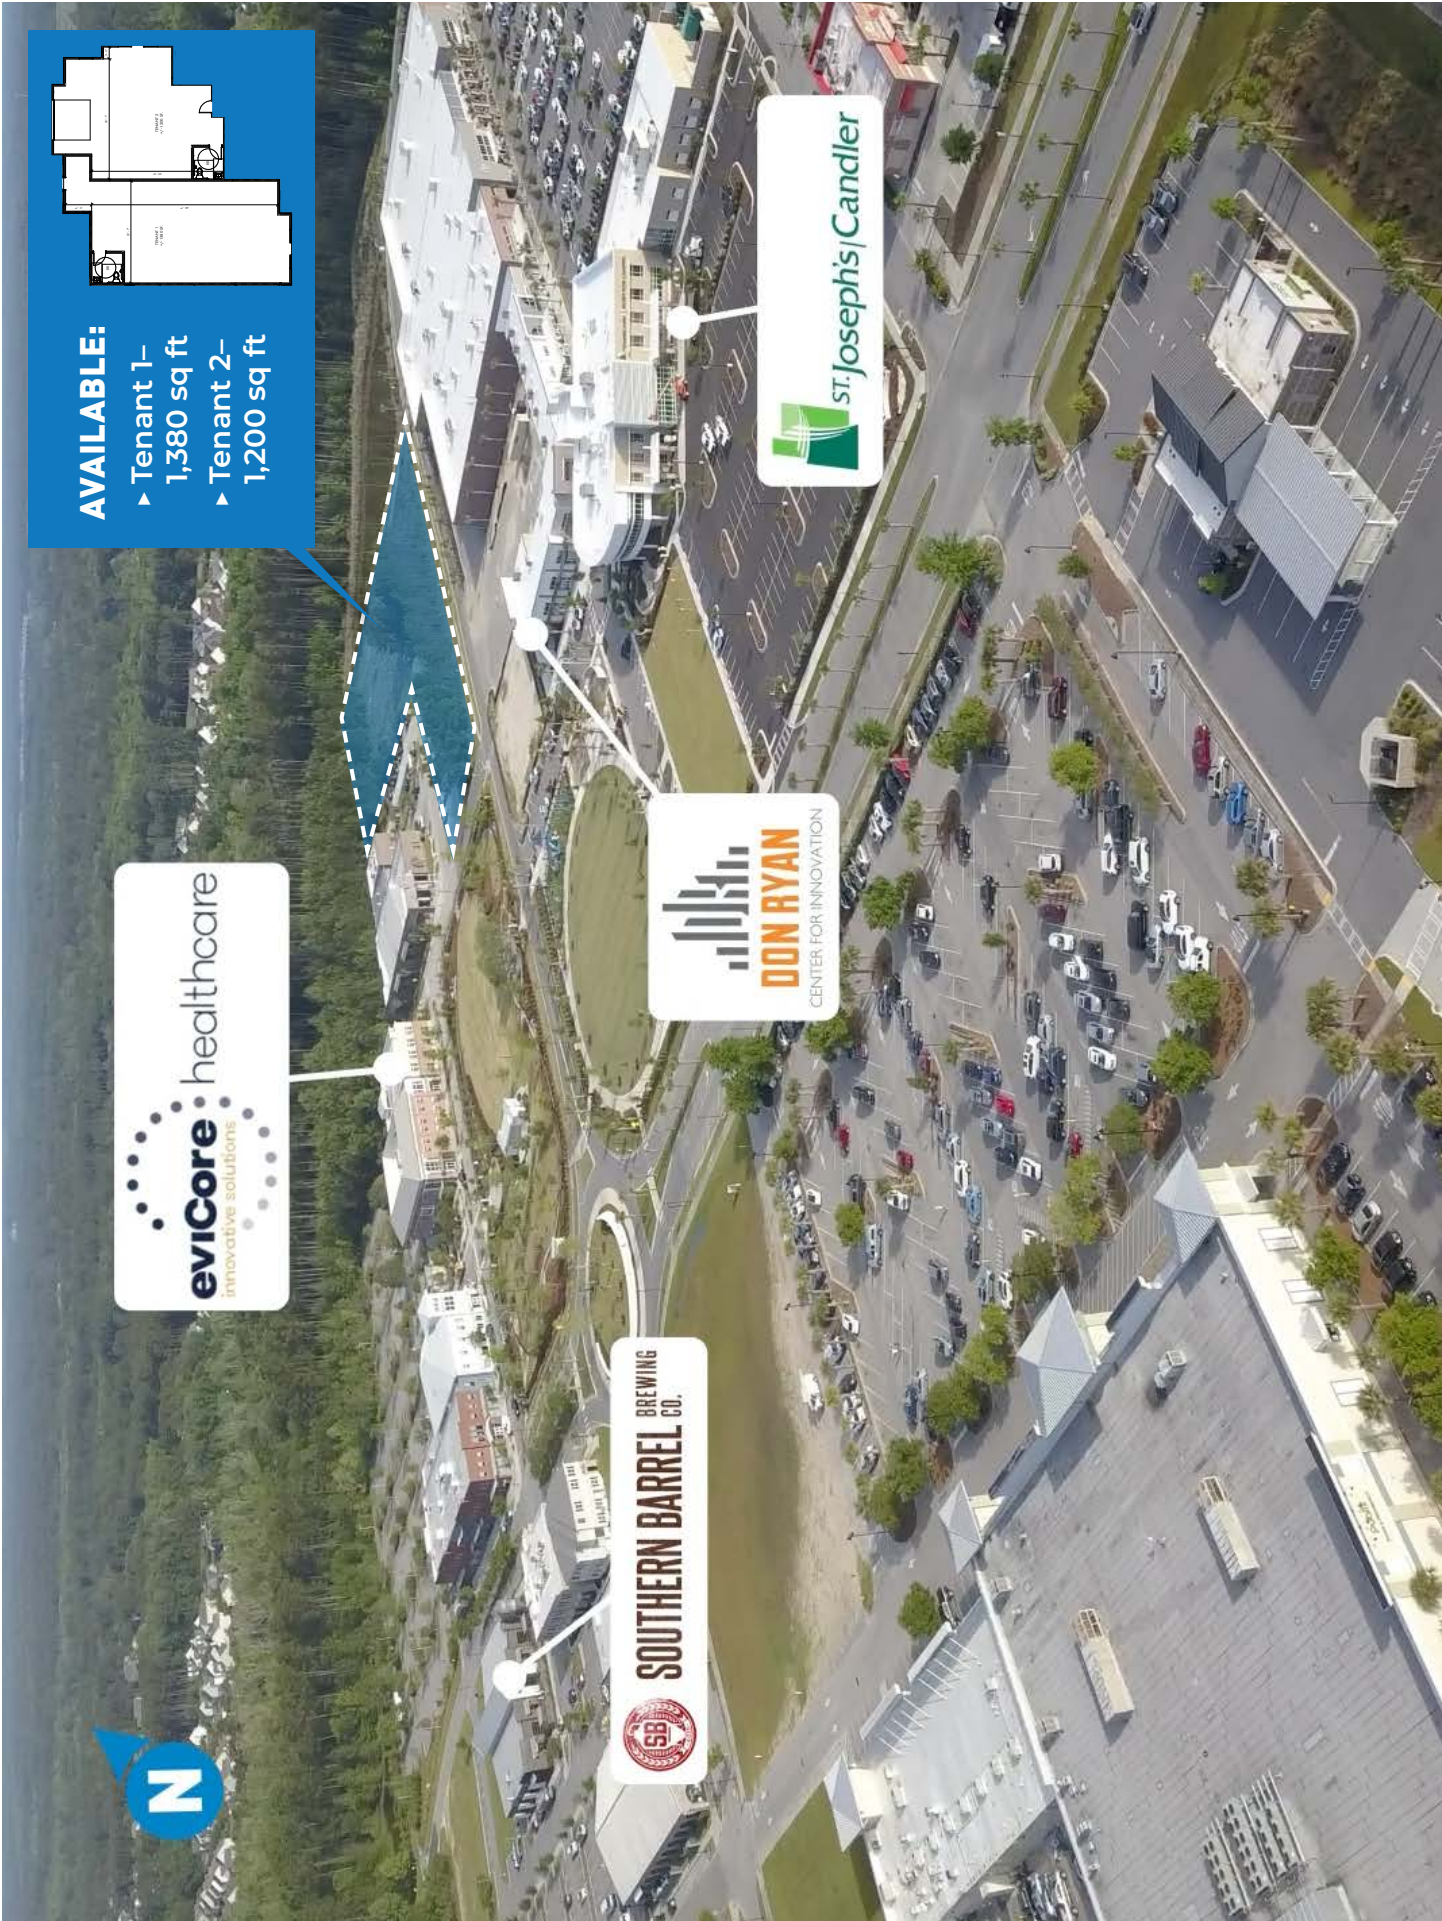

AVAILABLE:

- Tenant 1-
  1,380 sq ft
- Tenant 2-
  1,200 sq ft