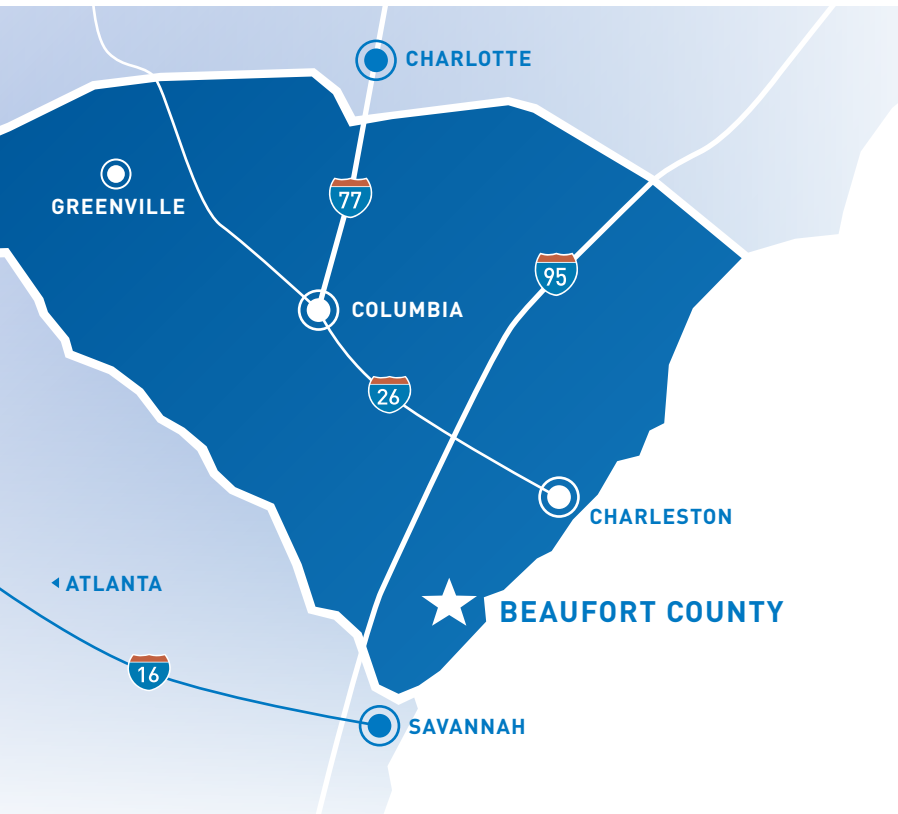

DEMOGRAPHIC SNAPSHOT

DRIVE TIME	POPULATION	WORKFORCE
30 minutes	109,383	56,922
45 minutes	368,246	209,008
60 minutes	516,483	296,506

Source: ESRI, November 2024

DISTANCES TO:

Interstate-95:	16 miles
Hilton Head Airport:	16 miles
Savannah Int'l Airport:	24 miles
Charleston Int'l Airport:	91 miles
Jacksonville Int'l Airport:	153 miles
Port of Savannah:	19.5 miles
Port of Charleston:	90 miles